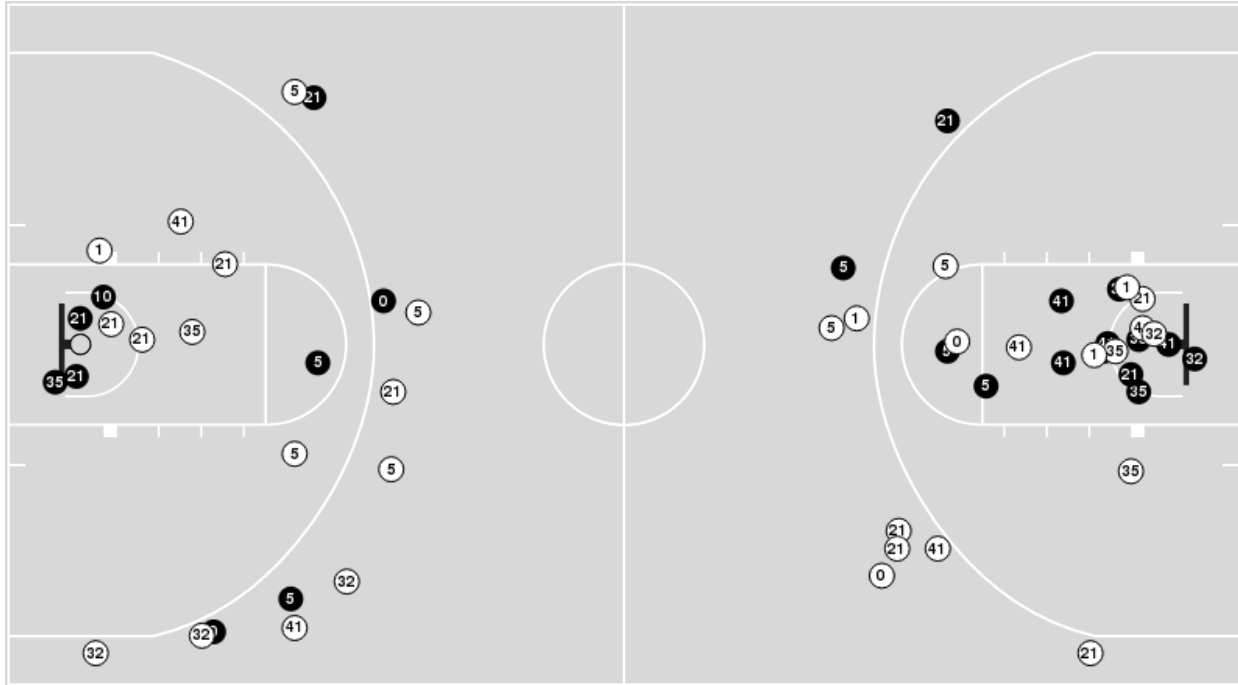

Officials: Michelle DeDuco, Kevin Sparrock, Sonia Maldonado

Players => AllFG Types=>AllResults=>All
Virginia

All Field Goals