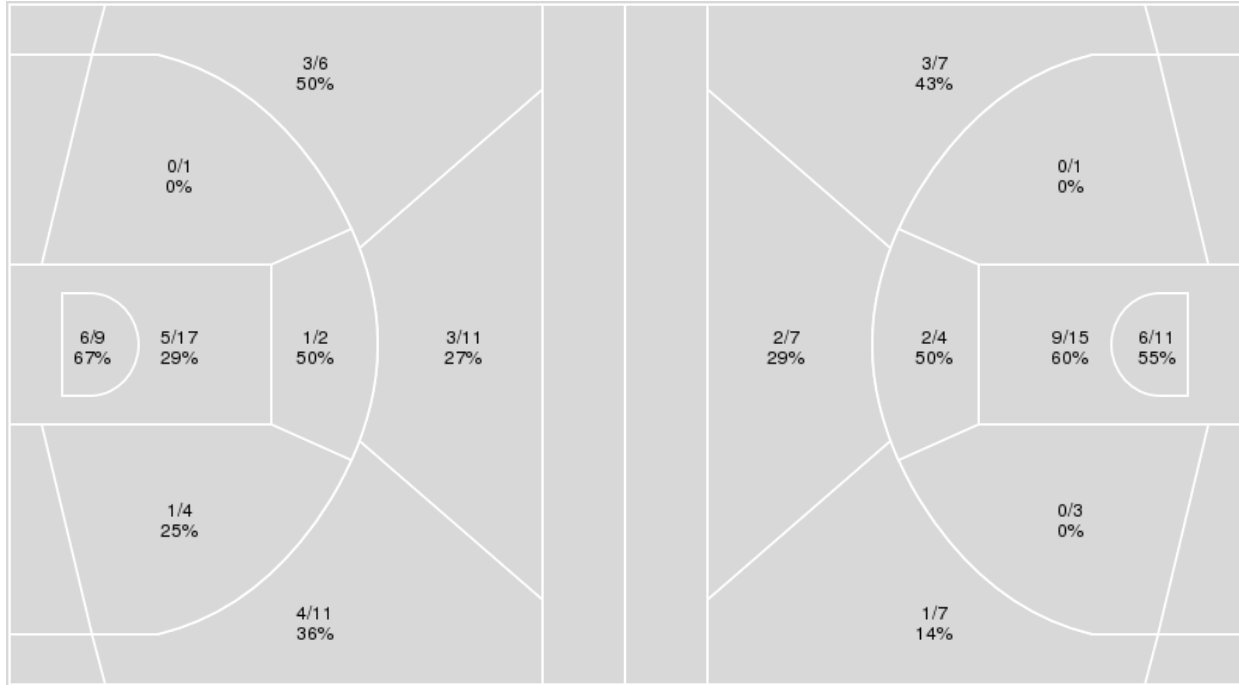

Officials: Michelle DeDuco, Kevin Sparrock, Sonia Maldonado

{ Players => All; } FG Types => All; Results => All;

{ Players => All; } FG Types => All; Results => All;

Green Bay

Virginia

Green Bay	M/A	%
Field Goals	23/61	38
2 Points	13/33	39
3 Points	10/28	36
Free Throws	5/7	71

Virginia	M/A	%
Field Goals	23/55	42
2 Points	17/34	50
3 Points	6/21	29
Free Throws	14/22	64