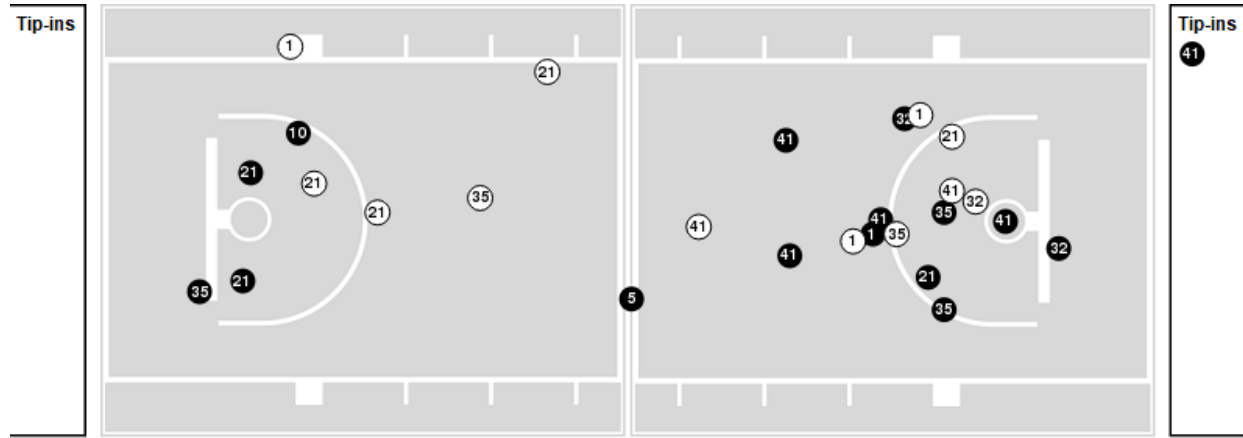

Blow Up Chart

● Made ○ Missed N - Player Number

Virginia	M/A	%
Field Goals	23/55	42
2 Points	17/34	50
3 Points	6/21	29
Free Throws	14/22	64

Virginia	M/A	%
Points in the Paint	30 (15 / 26)	58
Fast Break Points	13 (8/10)	80
Second Chance Points	10 (5/14)	36
Effective FG%	47