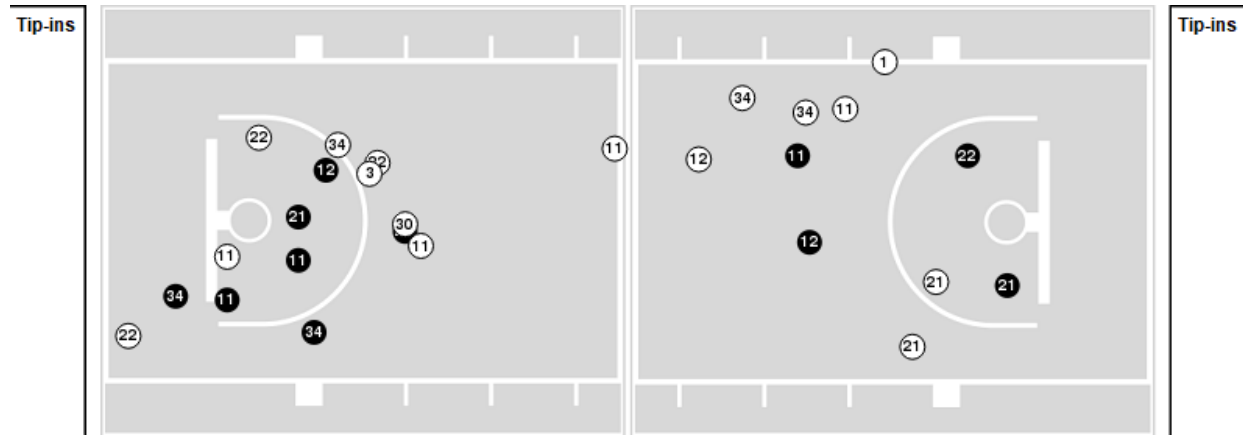

Blow Up Chart

● Made ○ Missed N - Player Number

Green Bay	M/A	%
Field Goals	23/61	38
2 Points	13/33	39
3 Points	10/28	36
Free Throws	5/7	71

Green Bay	M/A	%
Points in the Paint	22 (11 / 26)	42
Fast Break Points	2 (1/1)	100
Second Chance Points	6 (3/6)	50
Effective FG%	46