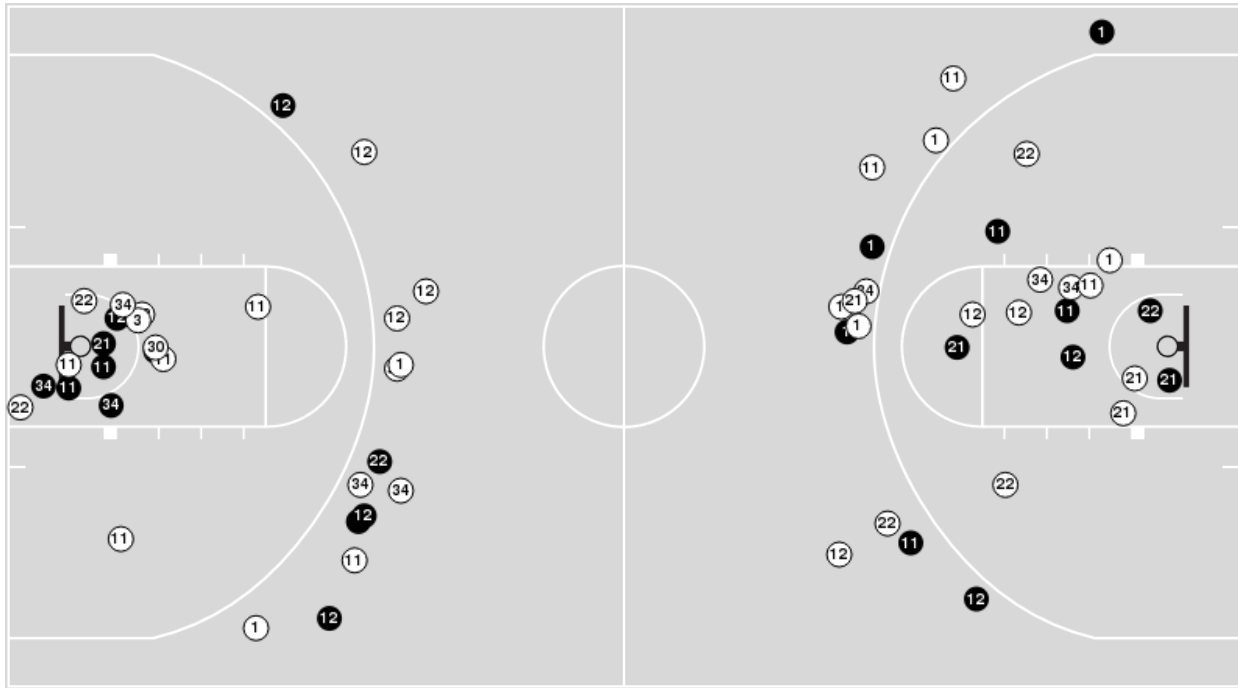

Officials: Michelle DeDuco, Kevin Sparrock, Sonia Maldonado

Players => AllFG Types=>AllResults=>All

Green Bay

All Field Goals