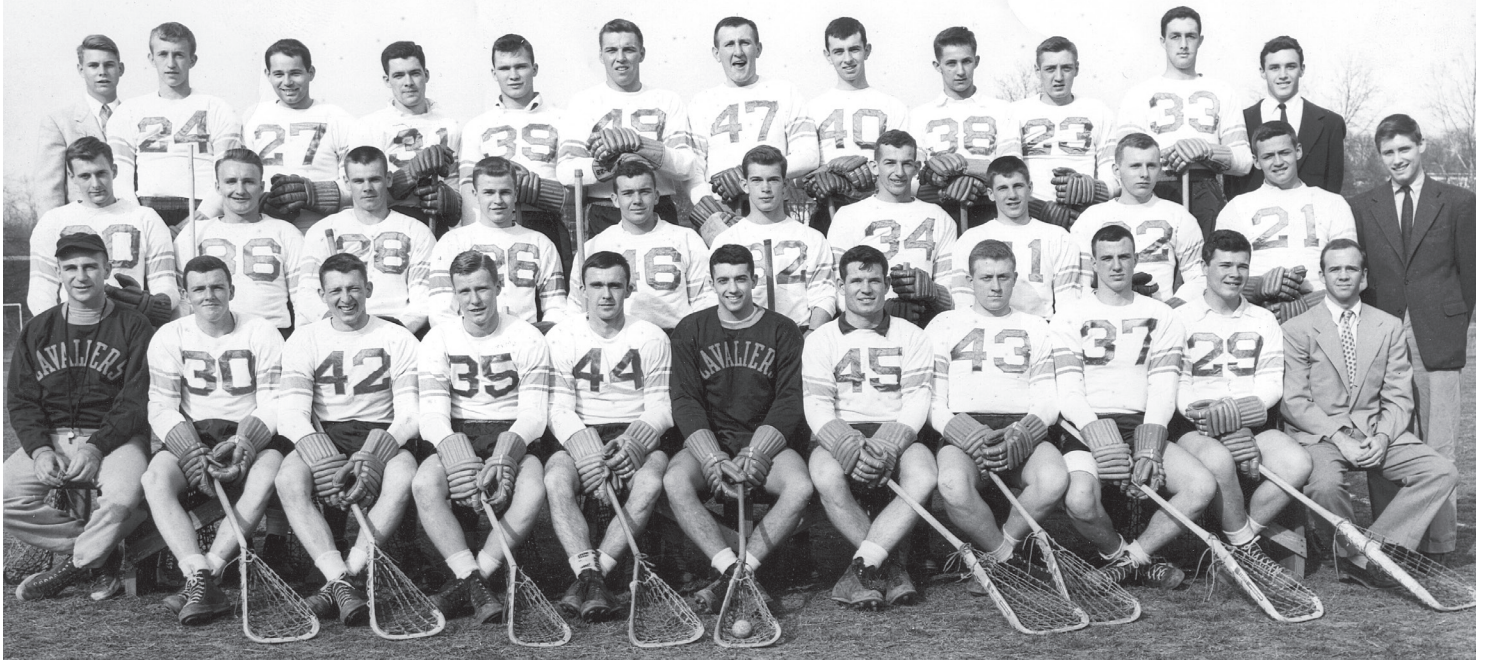

YEAR-BY-YEAR RESULTS

1952 USILA NATIONAL CHAMPIONS

First row (from left): Head Coach Robert Fuller, Dick MacGill, Tommy Compton, Dick Godine, Carroll Boone, Gordon Jones (capt.), Bill Sinclair, Jim Stkins, Clater Smith, Leigh Bortner, Norris Broyles (Mgr.). Second row (from left): Ed Muhly, Gerry Furst, Al Nist, Bill Nickerson, Tony Leigh, Charles Howard, Dick Beall, Jim Grieves, Bo Moore, Bob Schlenger, David Place (Adj.). Third row (from left): Childress (Adj.), Gene Agerton, George Scouras, George Andrews, Bill Stallings, Tom Scott, Russ Henderson, Hugh Cochran, Granny Swope, Tommy Dell, Fred Whitridge, Rhomas Battle (Adj.).

Note: Records indicate that teams existed from 1904-1907 but no information is available.

1904

Captain: Frank Torchiana
Manager: William McC. James

1905

Captain: James Hornor
Manager: William McC. James

1906

Captain: W. M. Bryan
Manager: G. A. Paddock

1907

Captain: W. B. Lamb
Manager: A. J. Saville

1925 (0-2)

Coach: Allen Voshell
Captain: George Halsell
My. 9 L'Hirondelle Club h L 3 8
My. 16 L'Hirondelle Club a L 2 10