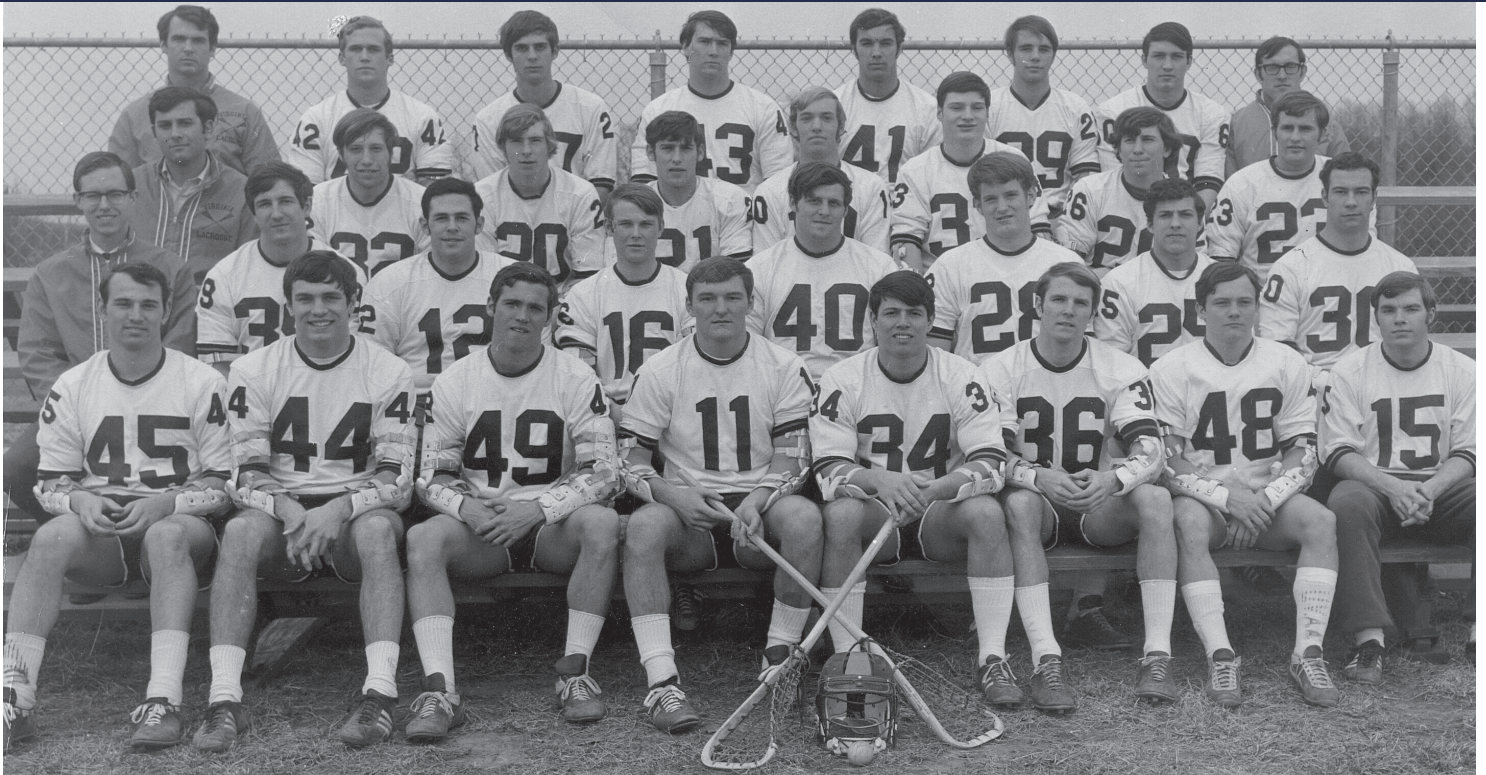

YEAR-BY-YEAR RESULTS

1952 USILA NATIONAL CHAMPIONS

First row (from left): Head Coach Robert Fuller, Dick MacGill, Tommy Compton, Dick Godine, Carroll Boone, Gordon Jones (capt.), Bill Sinclair, Jim Stkins, Clater Smith, Leigh Bortner, Norris Broyles (Mgr.). Second row (from left): Ed Muhly, Gerry Furst, Al Nist, Bill Nickerson, Tony Leigh, Charles Howard, Dick Beall, Jim Grieves, Bo Moore, Bob Schlenger, David Place (Adj.). Third row (from left): Childress (Adj.), Gene Agerton, George Scouras, George Andrews, Bill Stallings, Tom Scott, Russ Henderson, Hugh Cochran, Granny Swope, Tommy Dell, Fred Whitridge, Rhomas Battle (Adj.).

Note: Records indicate that teams existed from 1904-1907 but no information is available.

1904

Captain: Frank Torchiana
Manager: William McC. James

1905

Captain: James Hornor
Manager: William McC. James

1906

YEAR-BY-YEAR RESULTS

1970 USILA NATIONAL CHAMPIONS

First row (from left): Dick Reid, Doug Hilbert, Lee Faunteroy, Jim Potter, Charle Rullman, Bob Proutt, Jay Connor, John Gaughen. Second row (from left): Doyle Smith, media relations director, Tom Schildwacher, Al Hirsh, Ken Weatherley, Steve Nauss, Jim Ulman, Jeff Pienack, Percy Montague. Third row (from left): John Rothschild, manager, Bob Nicosia, Doug Tarring, Tom Duquette, Rick Beach, Dick Proutt, George Turner, Gordon Gilbert. Back row (from left): assistant coach Peter Coy, Pete Eldredge, Tom Dawes, Stewart Webb, Bruce Mangels, Rick Bergland, Bill Cooper, head coach Glenn Thiel.