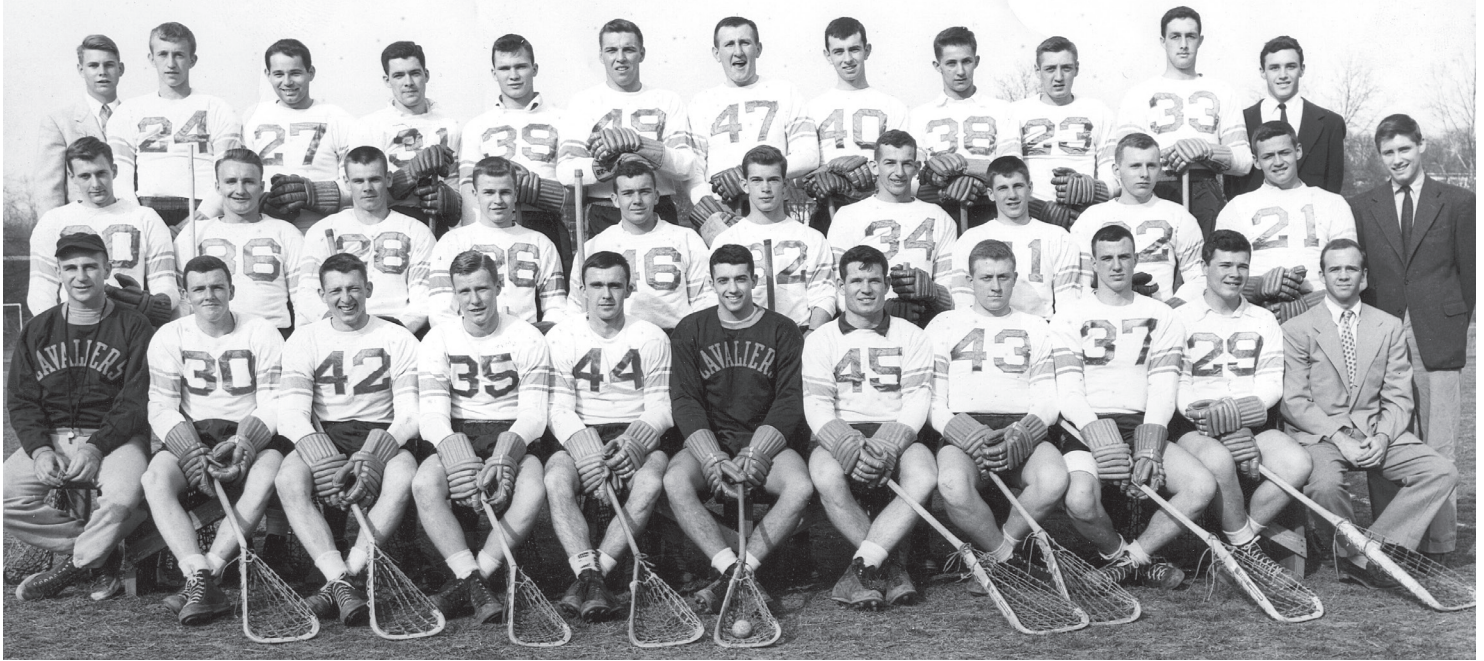

YEAR-BY-YEAR RESULTS

1952 USILA NATIONAL CHAMPIONS

First row (from left): Head Coach Robert Fuller, Dick MacGill, Tommy Compton, Dick Godine, Carroll Boone, Gordon Jones (capt.), Bill Sinclair, Jim Stkins, Clater Smith, Leigh Bortner, Norris Broyles (Mgr.). Second row (from left): Ed Muhly, Gerry Furst, Al Nist, Bill Nickerson, Tony Leigh, Charles Howard, Dick Beall, Jim Grieves, Bo Moore, Bob Schlenger, David Place (Adj.). Third row (from left): Childress (Adj.), Gene Agerton, George Scouras, George Andrews, Bill Stallings, Tom Scott, Russ Henderson, Hugh Cochran, Granny Swope, Tommy Dell, Fred Whitridge, Rhomas Battle (Adj.).

Note: Records indicate that teams existed from 1904-1907 but no information is available.

1904

Captain: Frank Torchiana
Manager: William McC. James

1905

Captain: James Hornor
Manager: William McC. James

1906

Captain: W. M. Bryan
Manager: G. A. Paddock

1907

Captain: W. B. Lamb
Manager: A. J. Saville

1925 (0-2)

Coach: Allen Voshell
Captain: George Halsell
My. 9 L'Hirondelle Club h L 3 8
My. 16 L'Hirondelle Club a L 2 10