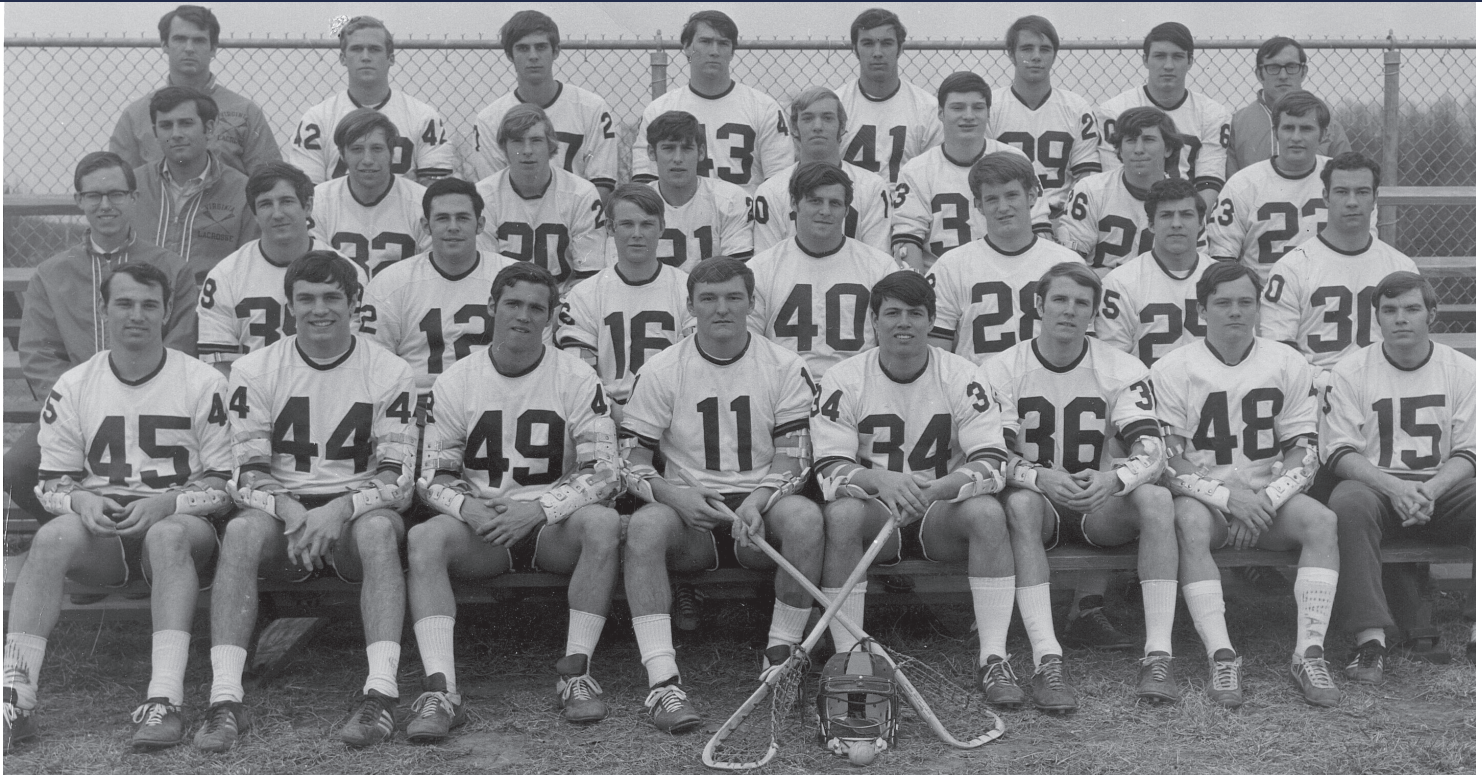

YEAR-BY-YEAR RESULTS

1952 USILA NATIONAL CHAMPIONS

First row (from left): Head Coach Robert Fuller, Dick MacGill, Tommy Compton, Dick Godine, Carroll Boone, Gordon Jones (capt.), Bill Sinclair, Jim Stkins, Clater Smith, Leigh Bortner, Norris Broyles (Mgr.). Second row (from left): Ed Muhly, Gerry Furst, Al Nist, Bill Nickerson, Tony Leigh, Charles Howard, Dick Beall, Jim Grieves, Bo Moore, Bob Schlenger, David Place (Adj.). Third row (from left): Childress (Adj.), Gene Agerton, George Scouras, George Andrews, Bill Stallings, Tom Scott, Russ Henderson, Hugh Cochran, Granny Swope, Tommy Dell, Fred Whitridge, Rhomas Battle (Adj.).

Note: Records indicate that teams existed from 1904-1907 but no information is available.

1904

Captain: Frank Torchiana
Manager: William McC. James

1905

Captain: James Hornor
Manager: William McC. James

1906

YEAR-BY-YEAR RESULTS

1970 USILA NATIONAL CHAMPIONS

First row (from left): Dick Reid, Doug Hilbert, Lee Faunteroy, Jim Potter, Charle Rullman, Bob Proutt, Jay Connor, John Gaughen. Second row (from left): Doyle Smith, media relations director, Tom Schildwacher, Al Hirsh, Ken Weatherley, Steve Nauss, Jim Ulman, Jeff Pienack, Percy Montague. Third row (from left): John Rothschild, manager, Bob Nicosia, Doug Tarring, Tom Duquette, Rick Beach, Dick Proutt, George Turner, Gordon Gilbert. Back row (from left): assistant coach Peter Coy, Pete Eldredge, Tom Dawes, Stewart Webb, Bruce Mangels, Rick Bergland, Bill Cooper, head coach Glenn Thiel.